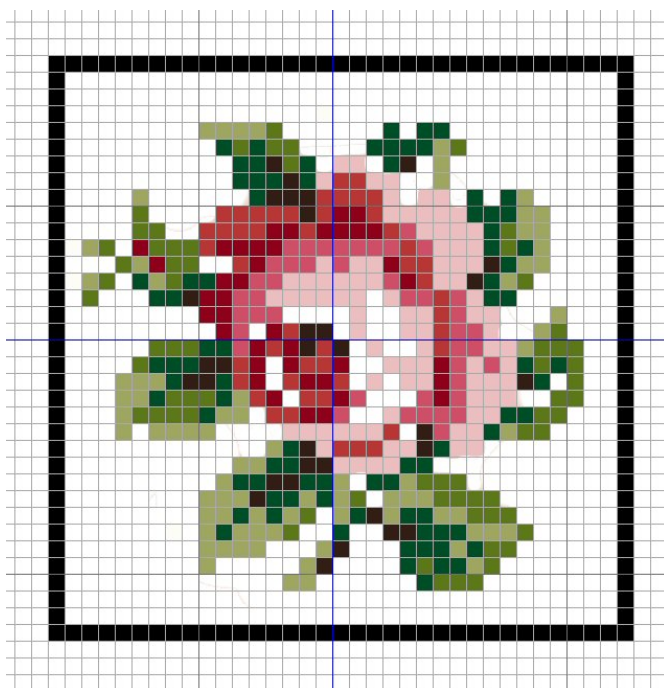

Cabbage Rose – 20120412

31 x 31 stitches

Measurements are approximate

10 count - 2.9" x 2.9"

7.4cm x 7.4cm

22 count - 1.3" x 1.3"

3.3cm x 3.3cm

32 count - 0.9" x 0.9"

2.3cm x 2.3cm

60 count = 0.5" x 0.5"

1.2cm x 1.2cm

Colours – 8 plus background of choice

Pale pink, Mid pink, Dark Pink/Red

(very dark red or brown for the centre of
rose)

Pale green, Mid green, Dark green

Dark olive or brown for stem and leaves