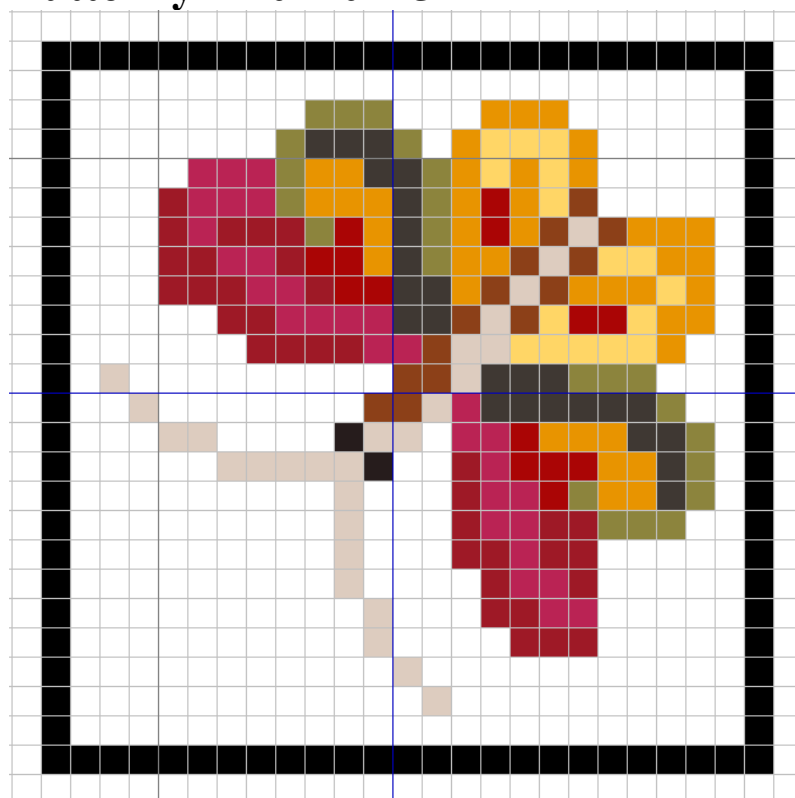

Butterfly – 20120415

25 x 25 stitches (including border)

Measurements are approximate

10 count - 2.5" x 2.5"

22 count - 1.1" x 1.1"

32 count - 0.8" x 0.8"

60 count = 0.4" x 0.4"

6.4cm x 6.4cm

2.9cm x 2.9cm

2cm x 2cm

1.1cm x 1.1cm

Colours (10 including background)

Beige, Brown, Black

Dark green, Light green

Yellow, Orange, Red, Cerise

Background of choice